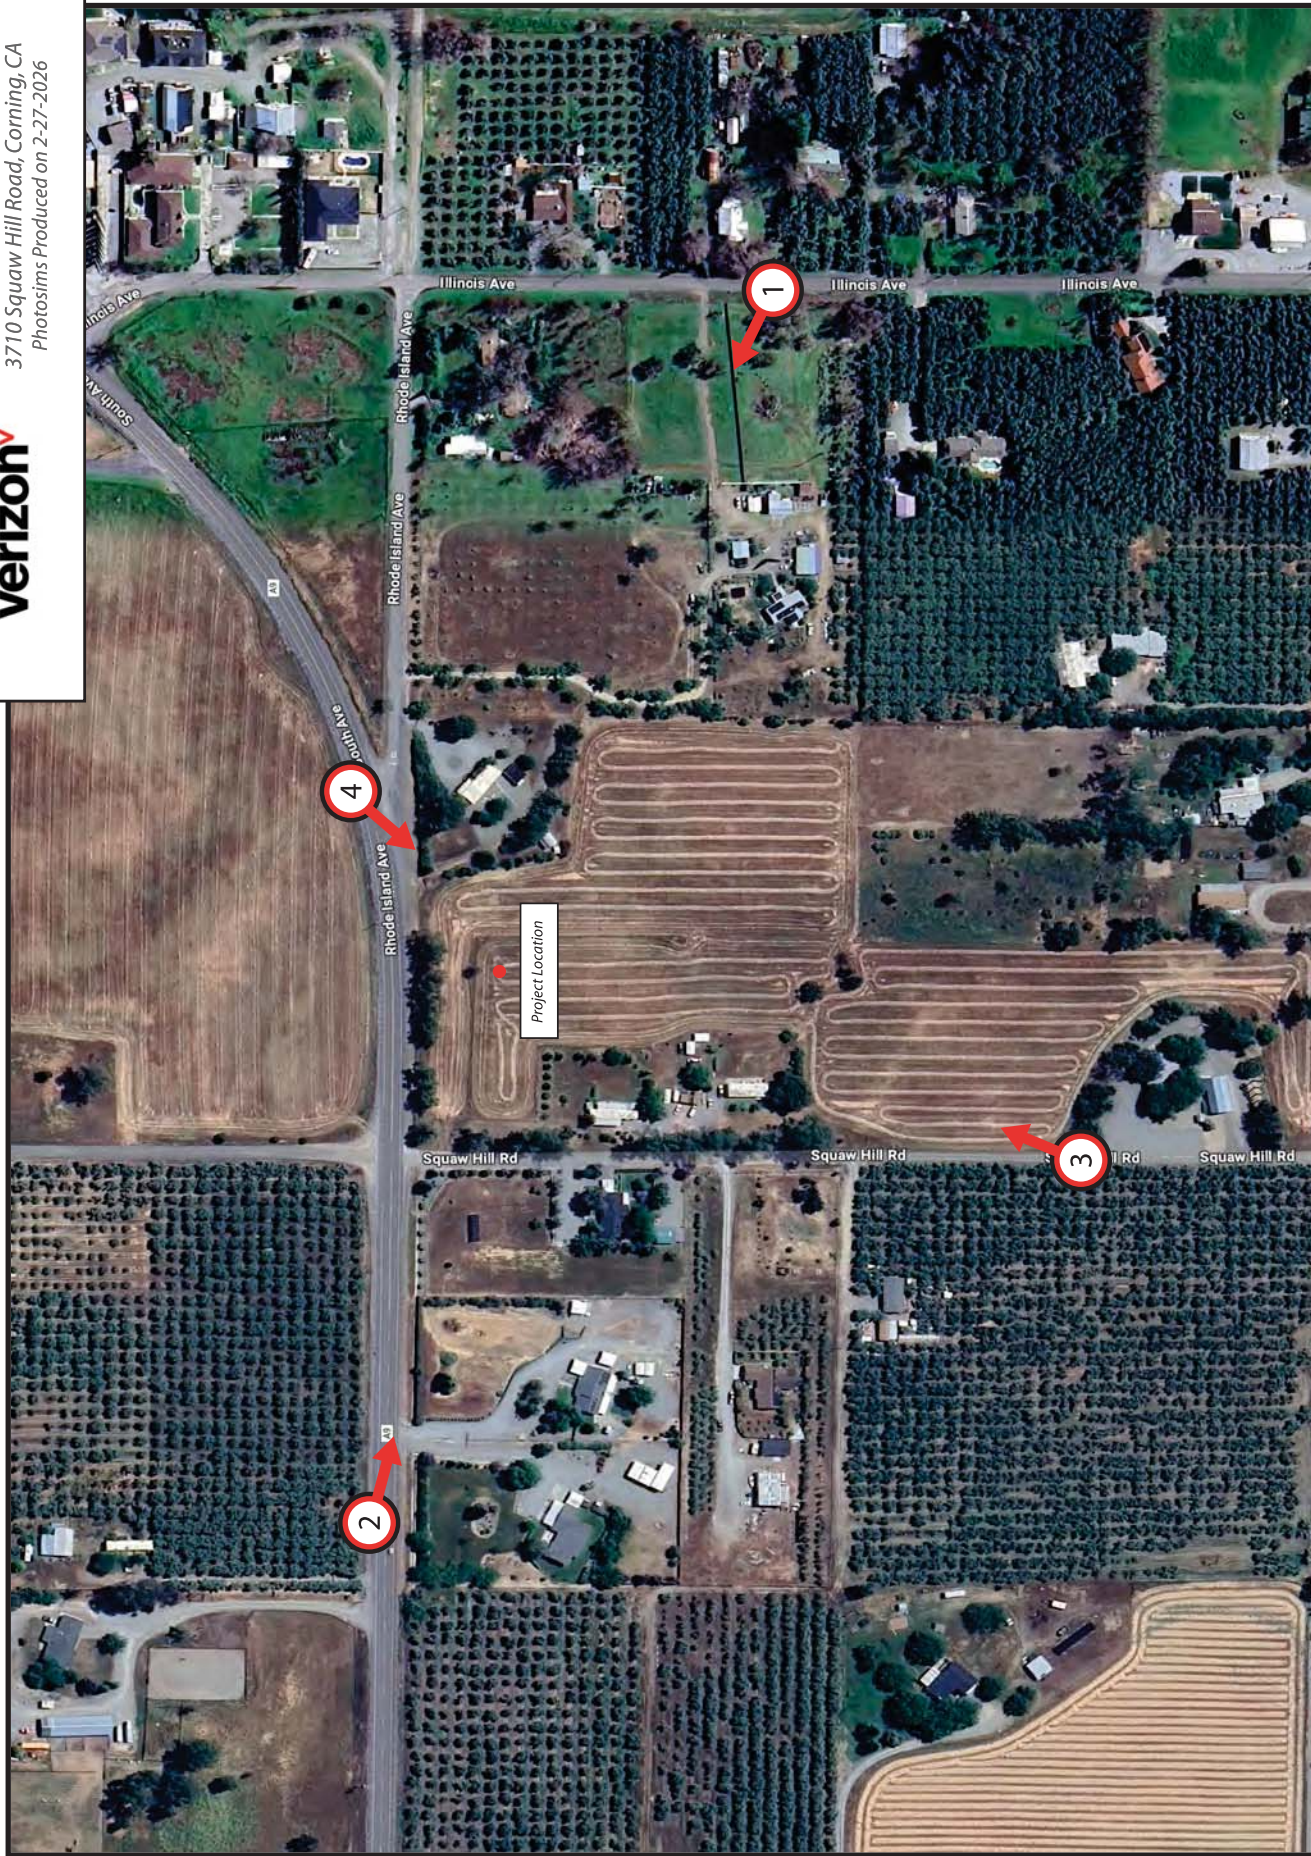

Woodson Bridge
3710 Squaw Hill Road, Corning, CA
Photosims Produced on 2-27-2026

Existing

Proposed

view from Illinois Avenue looking northwest at site

Woodson Bridge
3710 Squaw Hill Road, Corning, CA
Photosims Produced on 2-27-2026

AdvanceSims
Photo Simulation Solutions
Contact (925) 202-8507

Existing

Proposed

view from South Avenue looking southeast at site

Woodson Bridge
3710 Squaw Hill Road, Corning, CA
Photosims Produced on 2-27-2026

AdvanceSims
Photo Simulation Solutions
Contact (951) 202-8507

Existing

Proposed

view from Squaw Hill Road looking northeast at site

Woodson Bridge
3710 Squaw Hill Road, Corning, CA
Photosims Produced on 2-27-2026

AdvanceSims
Photo Simulation Solutions
Contact (951) 202-8507

Existing

Proposed

view from Rhode Island Avenue looking southwest at site

Woodson Bridge
3710 Squaw Hill Road, Corning, CA
Photosims Produced on 2-27-2026