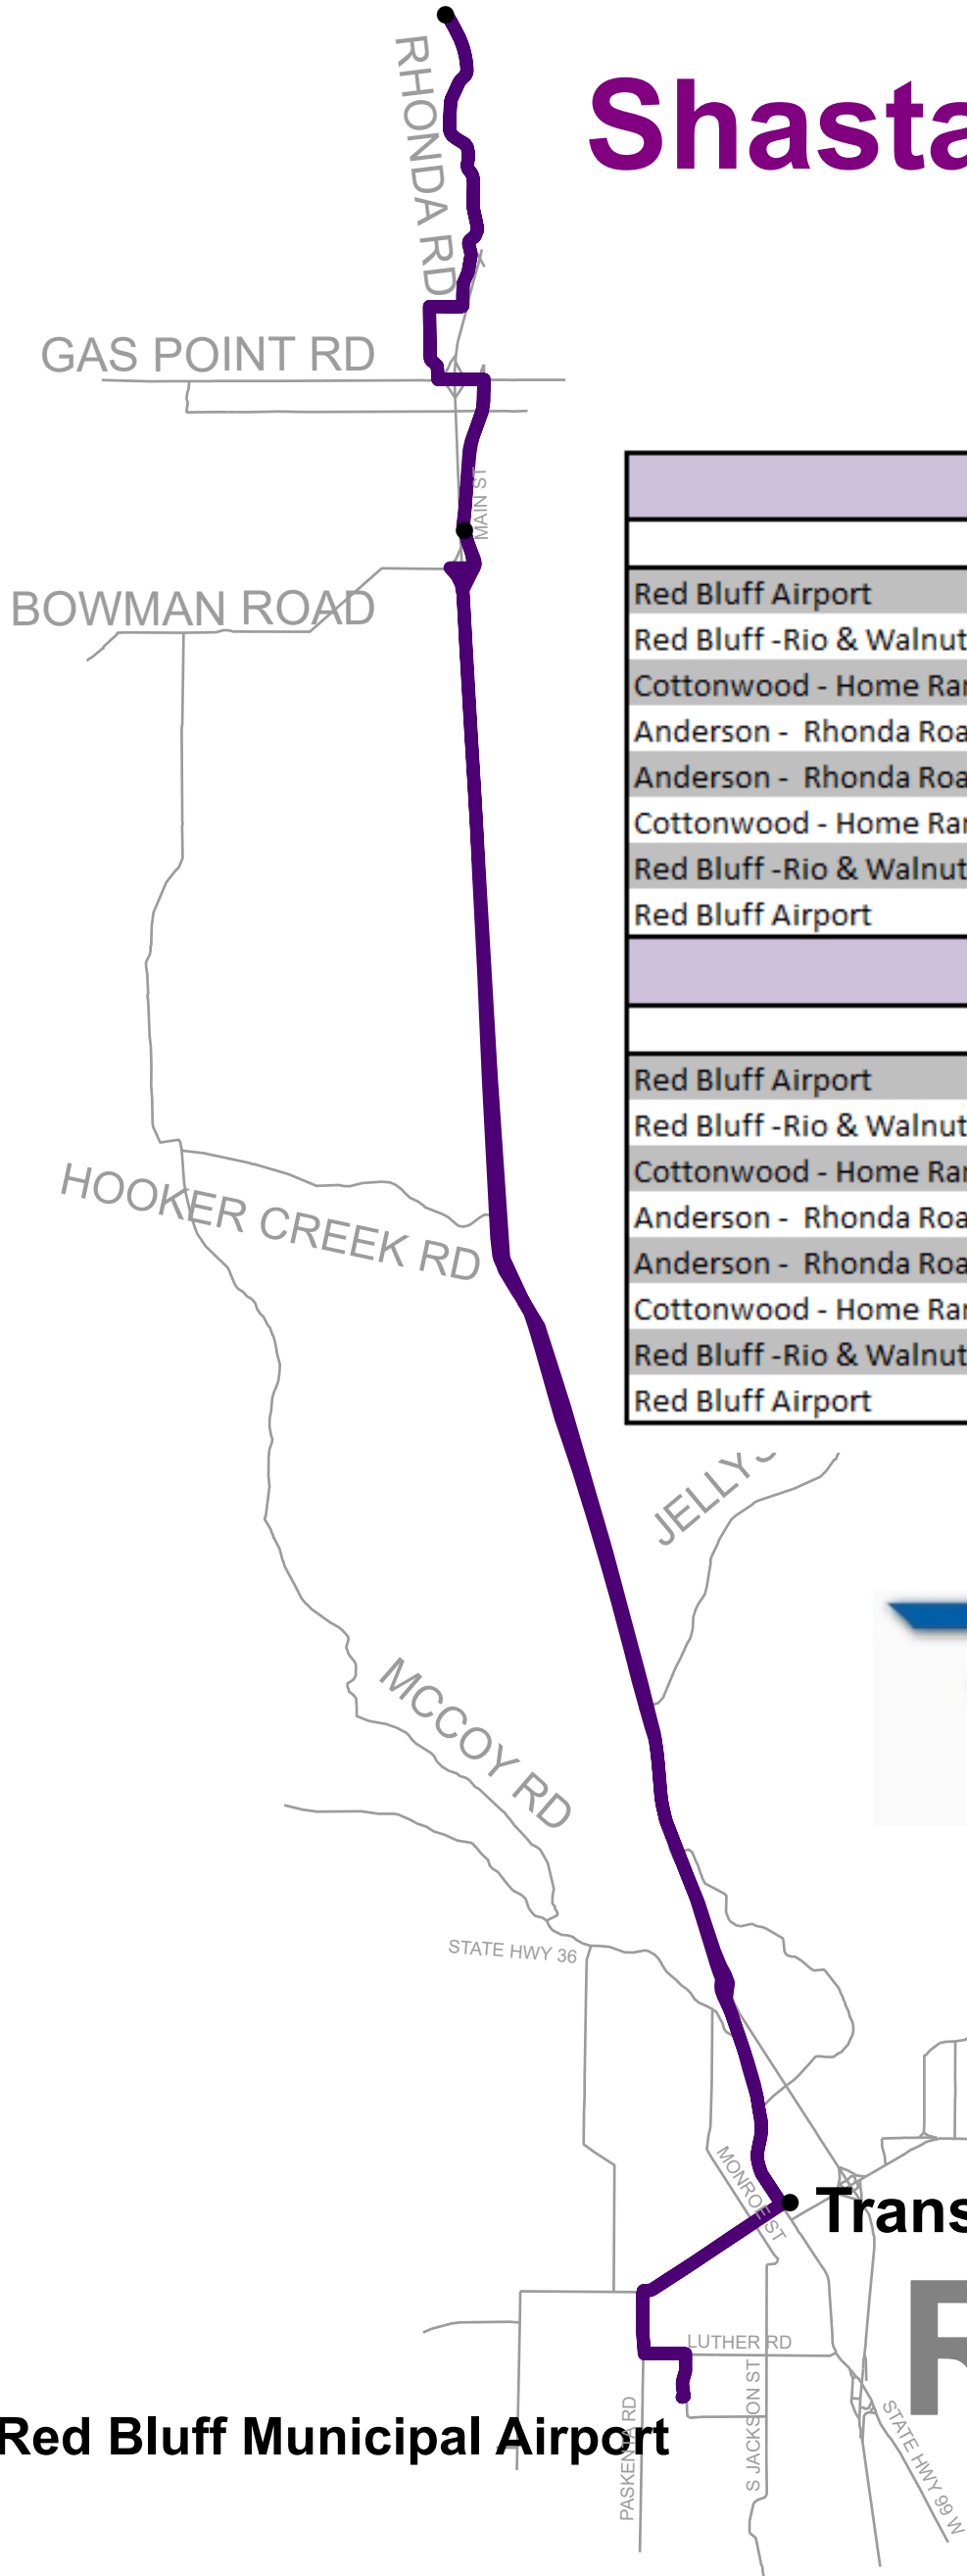

Anderson

Walmart Supercenter

Shasta/Tehama Connect

**Regional Express -
Red Bluff to Anderson**

Monday through Friday					
Red Bluff Airport	7:30 AM	9:30 AM	11:30 AM	3:30 PM	5:30 PM
Red Bluff -Rio & Walnut Streets	7:45 AM	9:45 AM	11:45 AM	3:45 PM	5:45 PM
Cottonwood - Home Ranch Properties	8:05 AM	10:05 AM	12:05 PM	4:05 PM	6:05 PM
Anderson - Rhonda Road-Arrive	8:15 AM	10:15 AM	12:15 PM	4:15 PM	6:15 PM
Anderson - Rhonda Road-Depart	8:20 AM	10:20 AM	12:20 PM	4:20 PM	6:20 PM
Cottonwood - Home Ranch Properties	8:30 AM	10:30 AM	12:30 PM	4:30 PM	6:30 PM
Red Bluff -Rio & Walnut Streets	8:50 AM	10:50 AM	12:50 PM	4:50 PM	6:50 PM
Red Bluff Airport	9:05 AM	11:05 AM	1:05 PM	5:05 PM	7:05 PM
Saturday Service					
Red Bluff Airport	9:30 AM	11:30 AM	3:30 PM		
Red Bluff -Rio & Walnut Streets	9:45 AM	11:45 AM	3:45 PM		
Cottonwood - Home Ranch Properties	10:05 AM	12:05 PM	4:05 PM		
Anderson - Rhonda Road-Arrive	10:15 AM	12:15 PM	4:15 PM		
Anderson - Rhonda Road-Depart	10:20 AM	12:20 PM	4:20 PM		
Cottonwood - Home Ranch Properties	10:30 AM	12:30 PM	4:30 PM		
Red Bluff -Rio & Walnut Streets	10:50 AM	12:50 PM	4:50 PM		
Red Bluff Airport	11:05 AM	1:05 PM	5:05 PM		

Transportation Center

Red Bluff

Red Bluff Municipal Airport